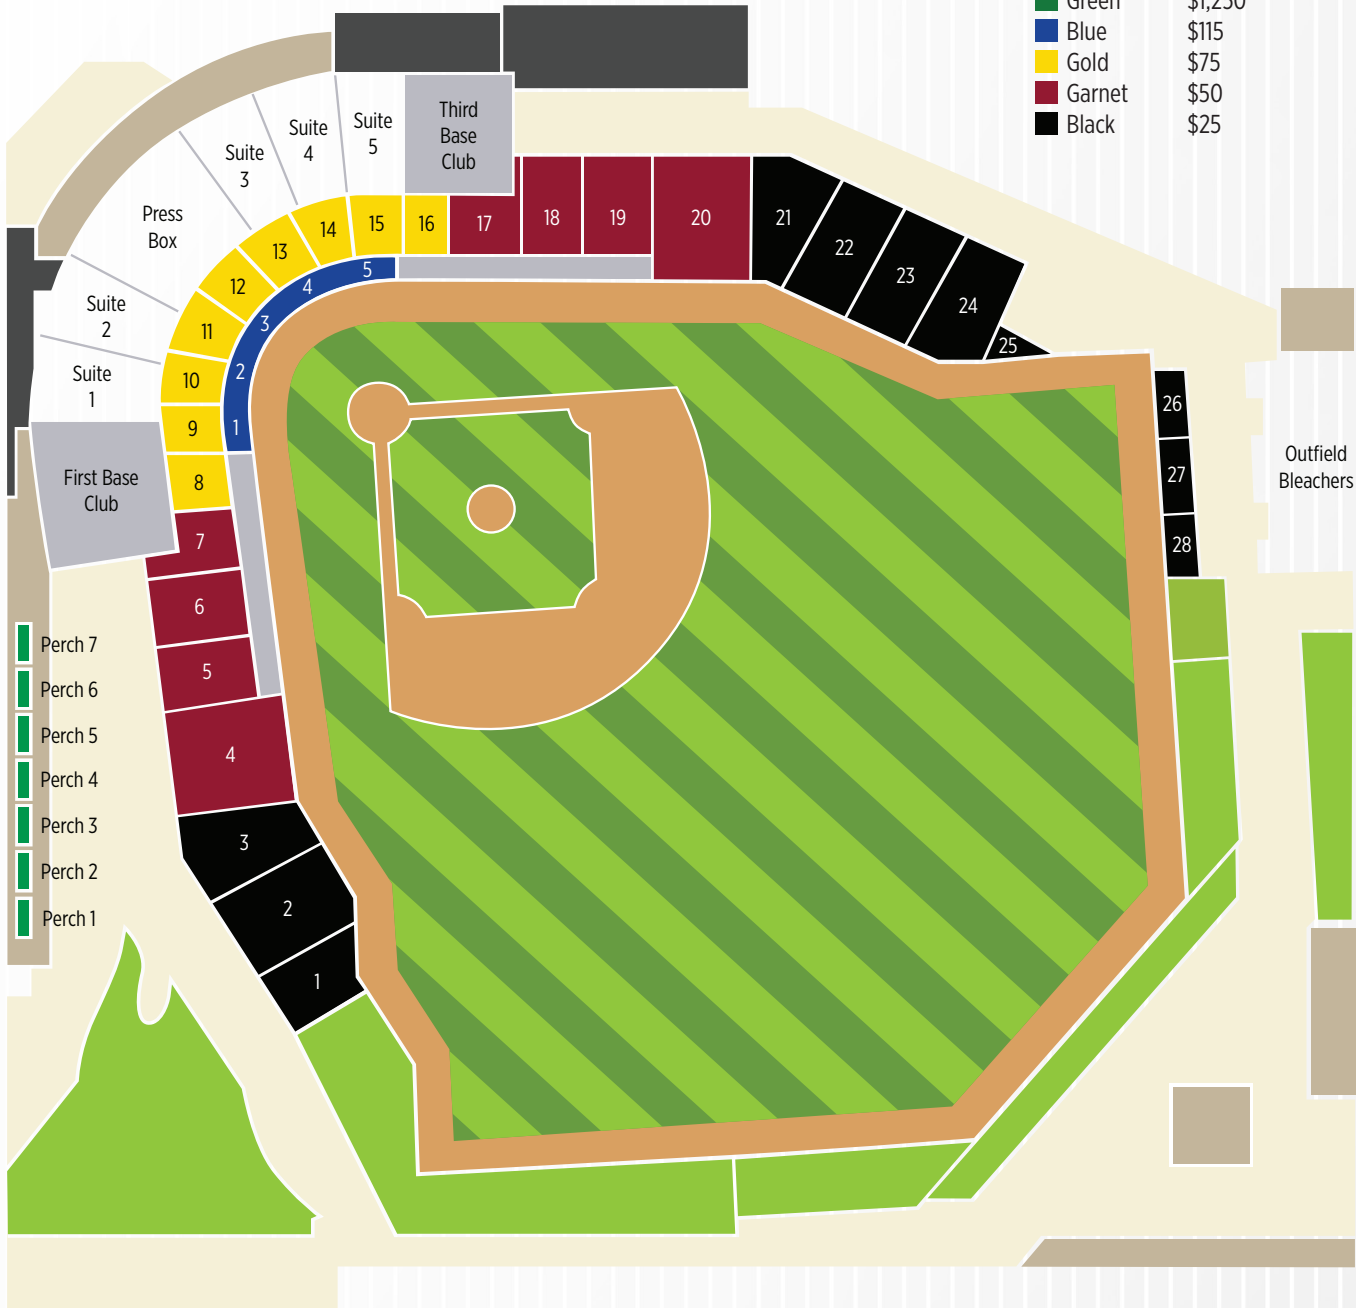

# FOUNDERS PARK

Season Ticket: \$240

**Seat Donation**

|        |          |
|--------|----------|
| Grey   | \$1,500* |
| Green  | \$1,250* |
| Blue   | \$115    |
| Gold   | \$75     |
| Garnet | \$50     |
| Black  | \$25     |

\*Premium seating limited to Silver Spur and above.