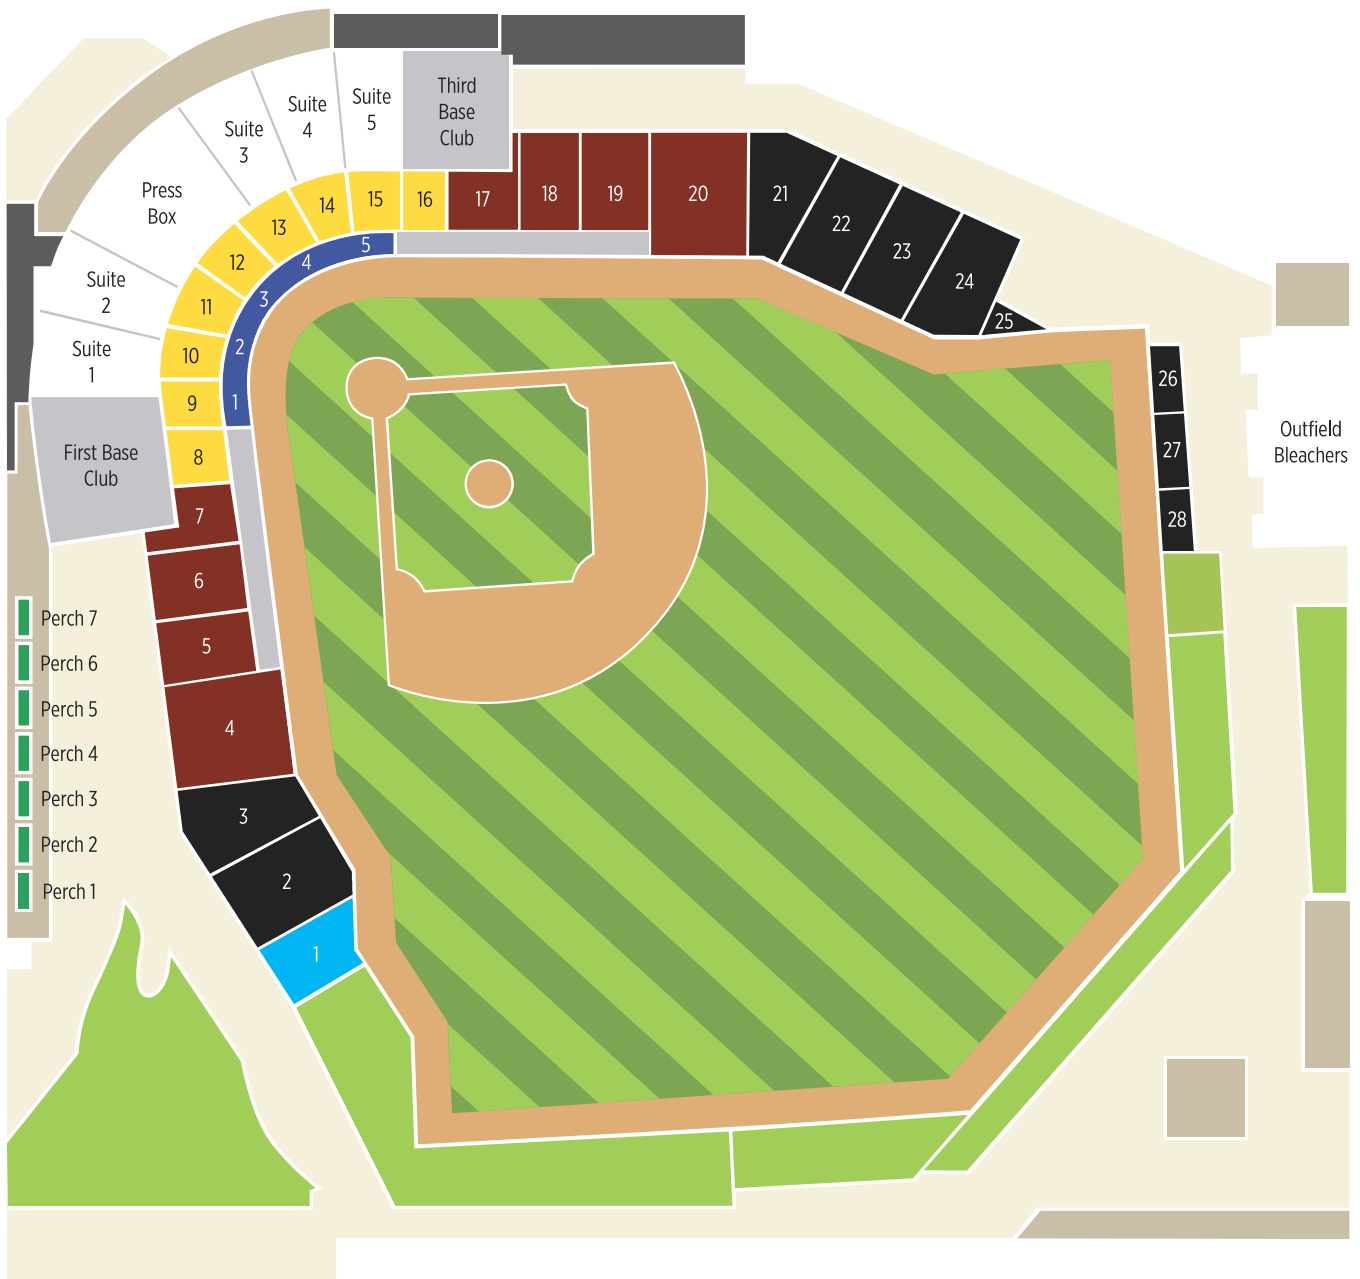

# FOUNDERS PARK

## Stadium Seats

Black Sections	\$325
Garnet Sections	\$375
Gold Sections	\$425
Blue Sections	\$450
Cyan Sections	Students
Outfield Bleachers	\$300

## Club/Premium Seats\*

Green	\$1,600
Grey	\$2,250

\*Premium seating limited to Silver Spur and above.

All prices above reflect applicable taxes, bond fees, seat donations, and ticket costs.